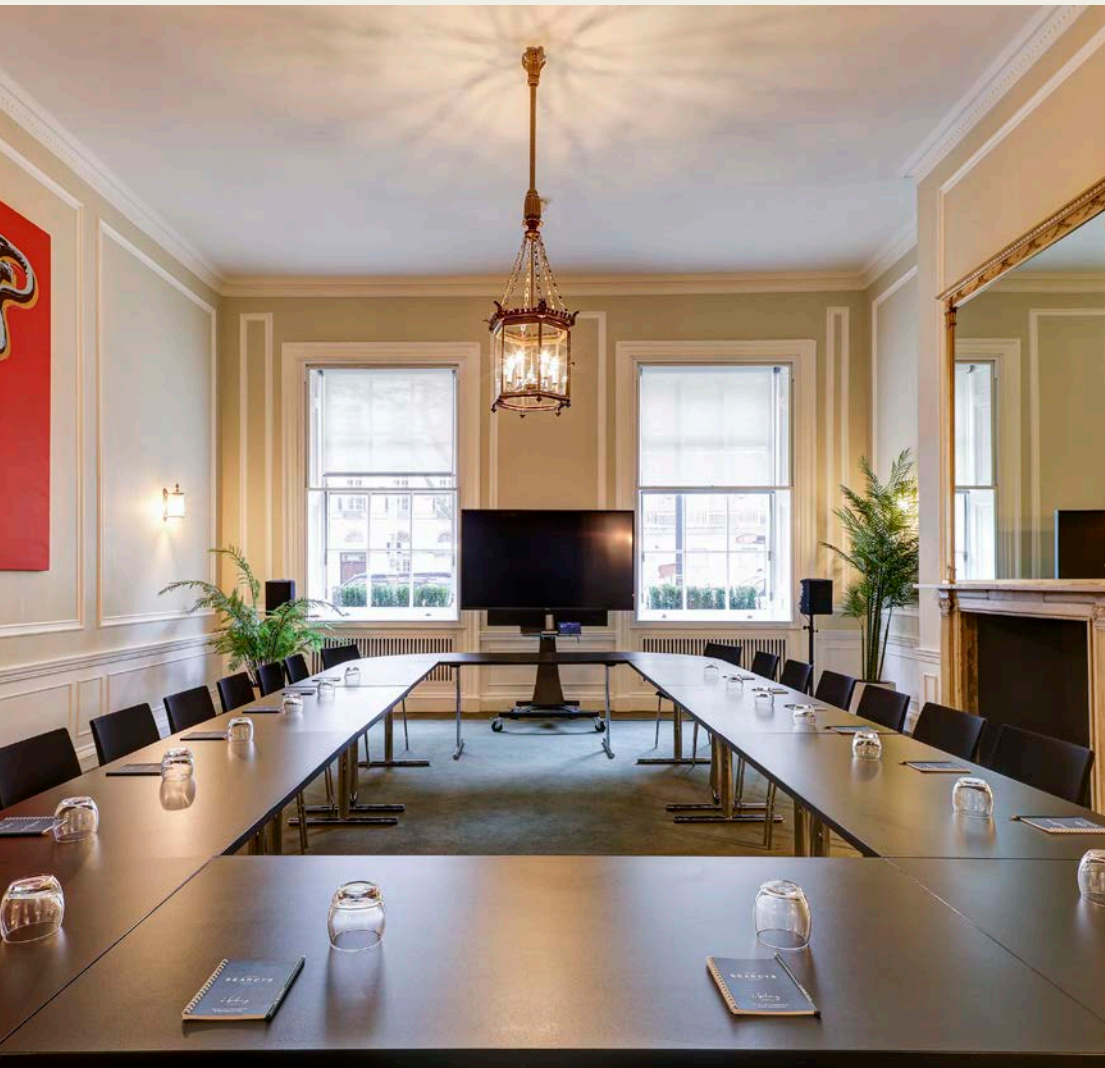

HOT FORK BUFFET £39.00

COUNCIL CHAMBER & RECEPTION ROOM

ANN RYLANDS ROOM & TERRACE

LAURIE LANDEAU & FELLOWS ROOM

WOLFSON CONFERENCE SUITE & EXHIBITION AREA

HOW TO FIND US

ACADEMY OF MEDICAL SCIENCES
41 PORTLAND PLACE
LONDON W1B 1QH